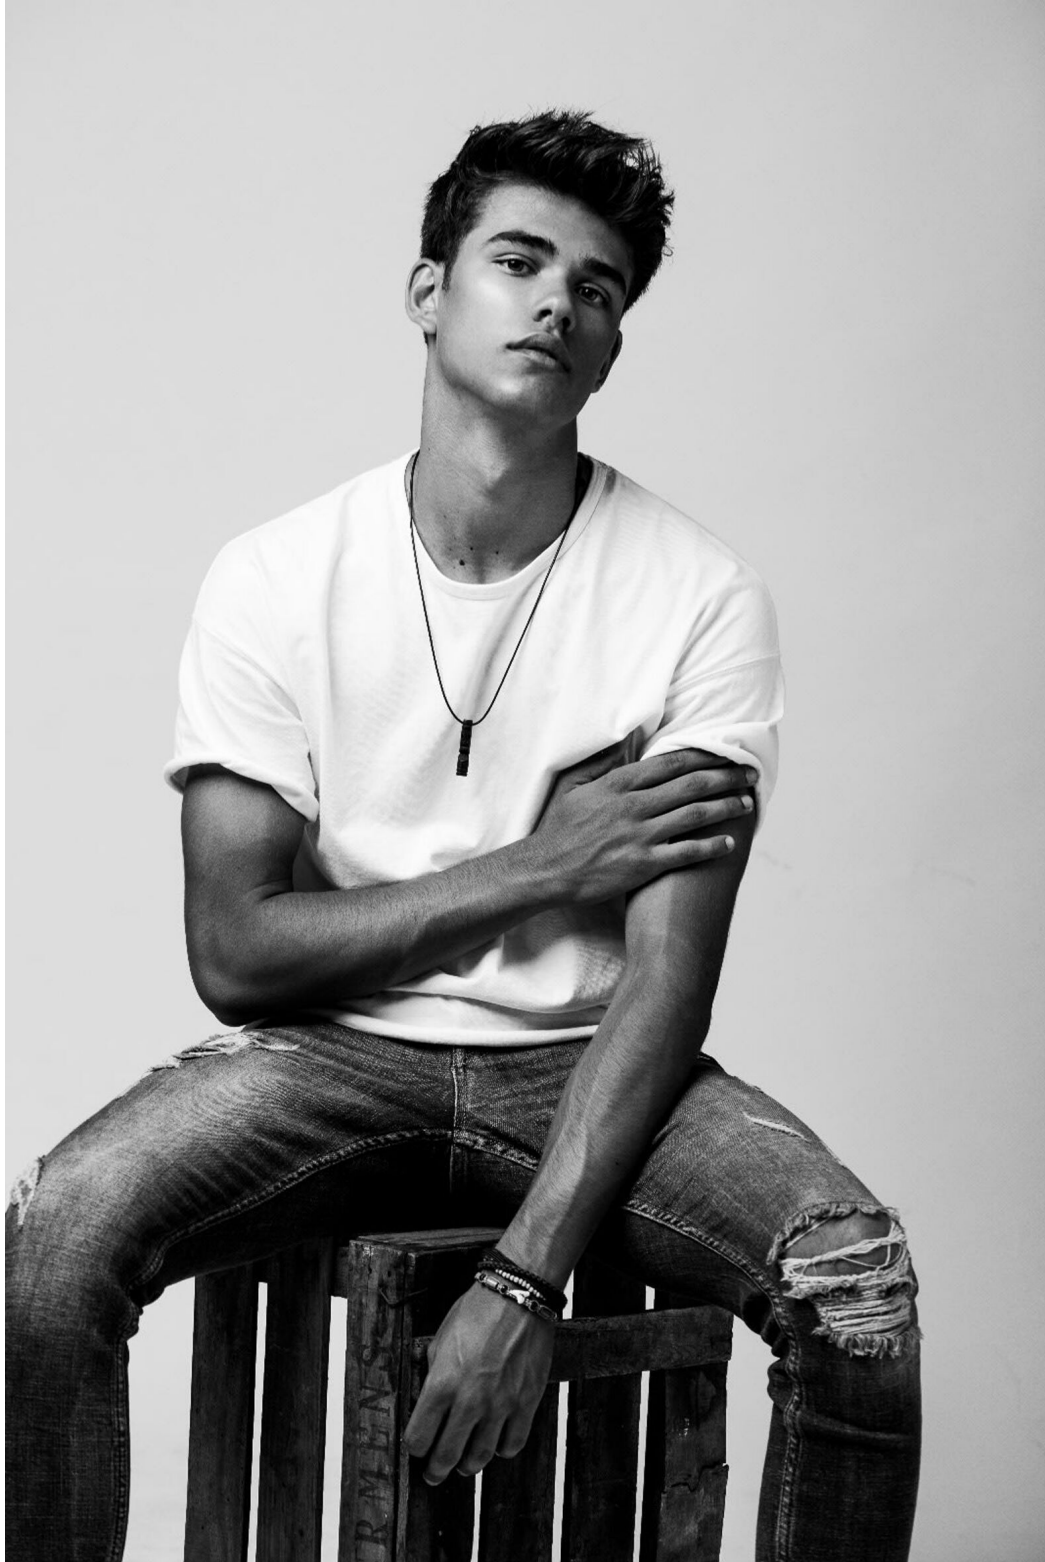

DAVID ARNAU

height 6'1" · bust 37.5" · waist 29" · hips 37" · suit 48
hair brown · eyes brown

DAVID ARNAU

height 6'1" · bust 37.5" · waist 29" · hips 37" · suit 48
hair brown · eyes brown

DAVID ARNAU

height 6'1" · bust 37.5" · waist 29" · hips 37" · suit 48
hair brown · eyes brown

DAVID ARNAU

height 6'1" · bust 37.5" · waist 29" · hips 37" · suit 48
hair brown · eyes brown

DAVID ARNAU

height 6'1" · bust 37.5" · waist 29" · hips 37" · suit 48
hair brown · eyes brown

MGM
MODELS

MGM
MODELS